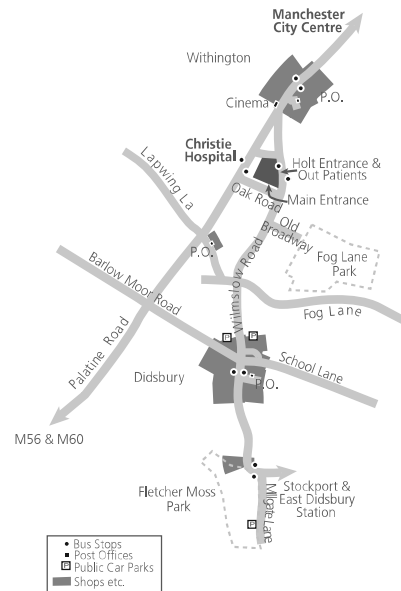

How to get to The Christie

By Bus

- Direct services to The Christie
- From City Centre/ Airport
- For further bus information - Tel. GMPTE information 0161 228 7811
- Or visit www.gmppte.com

By Train

- Inter city trains go from Piccadilly Station, some also stop at Oxford Road Station
- The Airport service stops at East Didsbury Station, it is then a short bus ride to The Christie
- For further train information - Tel. National Rail Enquiries 08457 484950
- Or visit www.gmppte.com

By Car

- Please note there are no dedicated car parking facilities provided at the hospital and parking spaces are limited
- Please see map for directions

WE CARE, WE DISCOVER, WE TEACH