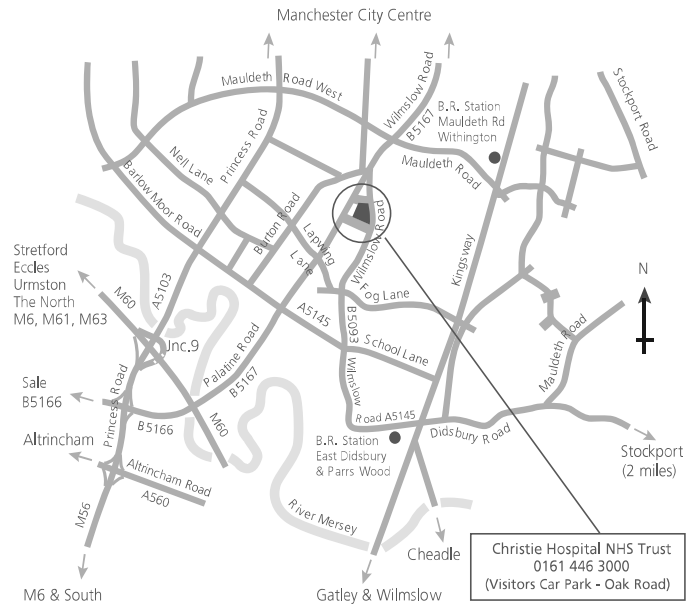

How to get to The Christie

By Bus

- Direct services to The Christie
- From City Centre/ Airport
- For further bus information - Tel. GMPTE information 0161 228 7811
- Or visit www.gmppte.com

By Train

- Inter city trains go from Piccadilly Station, some also stop at Oxford Road Station
- The Airport service stops at East Didsbury Station, it is then a short bus ride to The Christie
- For further train information - Tel. National Rail Enquiries 08457 484950
- Or visit www.gmppte.com

By Car

- Please note there are no dedicated car parking facilities provided at the hospital and parking spaces are limited
- Please see map for directions

WE CARE, WE DISCOVER, WE TEACH