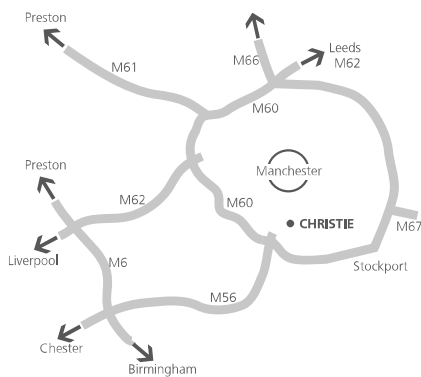

How to get to The Christie

By Bus

- Direct services to The Christie
- From City Centre/ Airport
- For further bus information - Tel. GMPTE information 0161 228 7811
- Or visit www.gmppte.com

By Train

- Inter city trains go from Piccadilly Station, some also stop at Oxford Road Station
- The Airport service stops at East Didsbury Station, it is then a short bus ride to The Christie
- For further train information - Tel. National Rail Enquiries 08457 484950
- Or visit www.gmppte.com

By Car

- Please note there are no dedicated car parking facilities provided at the hospital and parking spaces are limited
- Please see map for directions

WE CARE, WE DISCOVER, WE TEACH